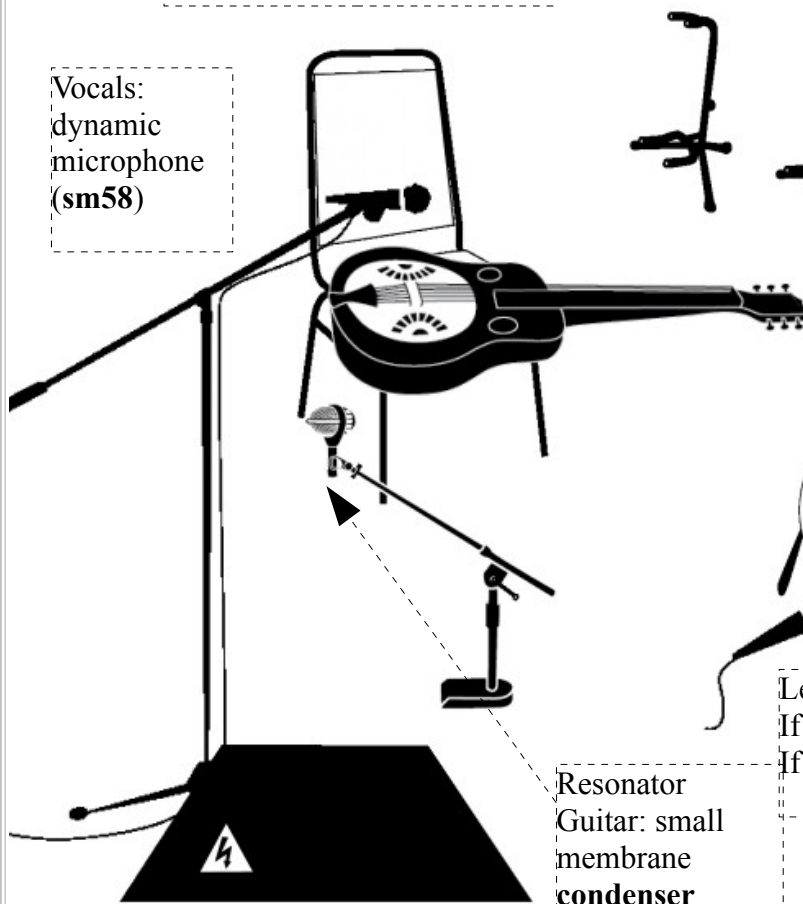

Fernando Neris Solo

Acoustic Delta Blues

Tech Rider - Ficha Técnica - Fiche Technique

Low armless **chair**
Chaise basse, sans repose-
bras
Silla baja, sin reposabrazos.

Vocals:
dynamic
microphone
(**sm58**)

Ukulele (electro-acoustic): **DI OUT**

Left Foot percussion (optional)...
If acoustic (kick-drum): dynamic mic (**sm57**)
If electronic (stompbox): **DI OUT**

Resonator
Guitar: small
membrane
**condenser
microphone**
Ideally:
Neumann
KM184

Monitor: vocals
75%, guitar 25%

2013.05.17.1.10.25880.4

FreeStagePlots.com

AUDIENCE